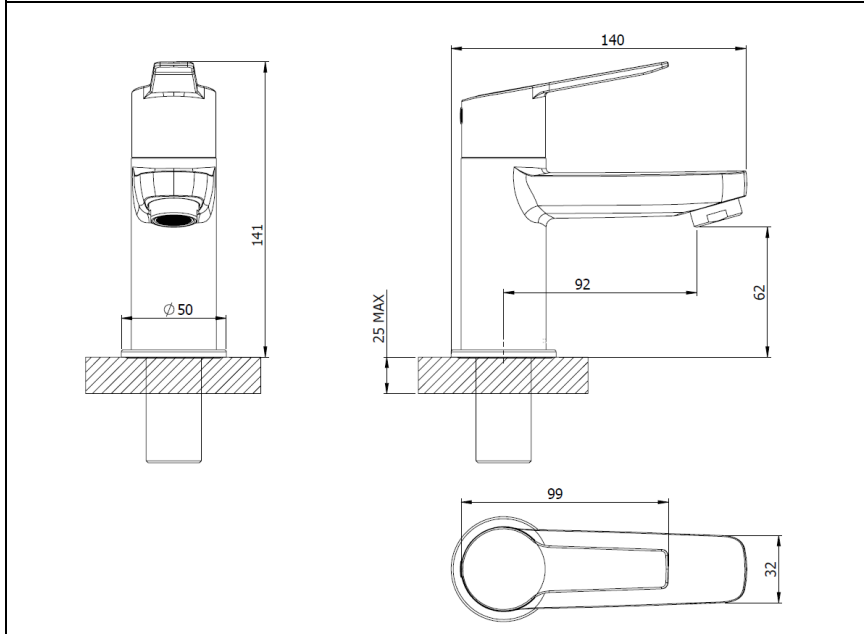

## 922076 – BATH TAPS PAIR

### Specification

Finish	Chrome
Body	Brass
Fittings	Metal backnut & washer
Connection	3/4" BSP Threaded tail
Min dynamic pressure	0.1
Max dynamic pressure	6
Max static pressure	16
Max water temperature	60°C

### Flow rates

Pressure	0.1	0.5	1	3
L/min	8.1	26.2	45.9	105

All Pressures are in Bar.  
 Dimensions supplied are nominal and subject to tolerance.  
 Inclusion of aerator (if supplied) or restrictors (sold separately unless stated) will affect flow rate result.  
 Performance details are based on trials under test conditions and for guidance only.  
 The Company reserves the right to change product specification without prior notice.